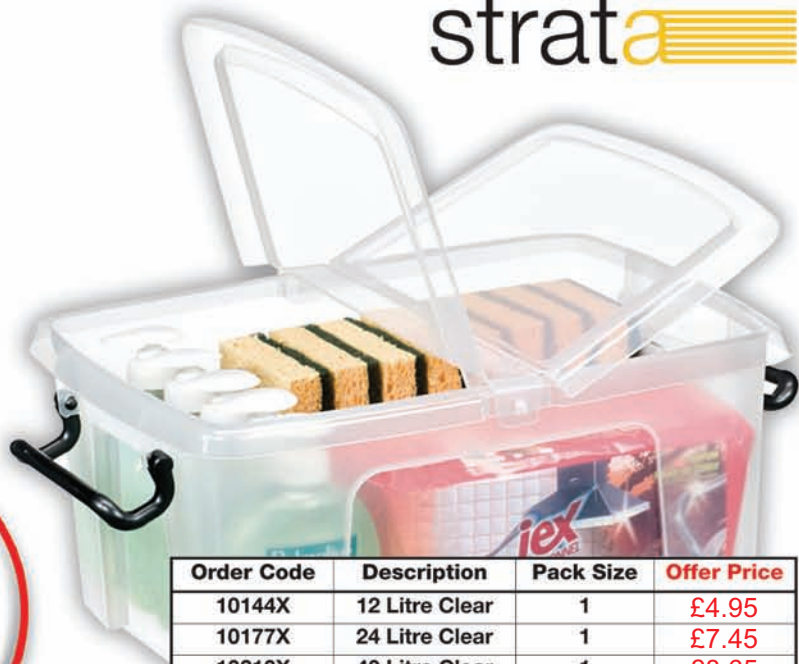

PRICE OFFER

strata 

BUY ONE GET ONE FREE

| Order Code | Description | Pack Size | Offer Price |
|------------|----------------|-----------|-------------|
| 10144X | 12 Litre Clear | 1 | £4.95 |
| 10177X | 24 Litre Clear | 1 | £7.45 |
| 10210X | 40 Litre Clear | 1 | £8.65 |
| 10265X | 50 Litre Clear | 1 | £9.99 |
| 10276X | 75 Litre Clear | 1 | £13.29 |

| Order Code | Description | Pack Size | Offer Price |
|------------|--|-----------|-------------|
| 06943X | Tetley Earl Grey & Free English Breakfast 100s | 1+1 | £5.39 |
| 06965X | Tetley English Breakfast & Free Earl Grey 100s | 1+1 | £5.39 |