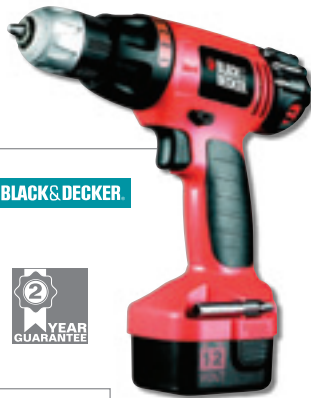

102758

£13.99

STANLEY

Black & Decker 12V Cordless Power Drill CD12CA

- 12V cordless drill/driver with keyless chuck and 3 hour charger
- Variable speed for gentle start, full control and reverse switch for added versatility
- Five torque settings for driving various size screws and fixings
- Keyless chuck makes bit changing quick and simple
- Mid-handle design optimises balance and reduces hand fatigue
- Detachable battery
- Chuck size 10mm

BLACK & DECKER

£59.99

600032

Power Duck™ Tape

- Manufactured using advanced tape technology, three layers of material are combined to form a heavy-duty, fabric, weatherproof, reinforced tape
- Virtually clear
- Tear by hand tape suitable for internal and external use

Size: 50mmx20m

568722

£4.50

DUCK TAPE™

Stanley Lightweight Retractable Blade Knife

- Unique locking jaws and quick release catch

25598X

£1.99