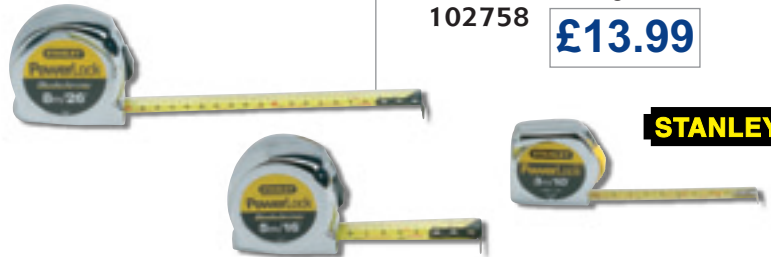

3m (10ft) - Blade width: 13mm

10274X

£7.99

5m (16ft) - Blade width: 20mm

280817

£9.99

8m (26ft) - Blade width: 25mm

- Blade will remain rigid for 2 metres

102758

£13.99

STANLEY

Black & Decker 12V Cordless Power Drill CD12CA

- 12V cordless drill/driver with keyless chuck and 3 hour charger
- Variable speed for gentle start, full control and reverse switch for added versatility
- Five torque settings for driving various size screws and fixings
- Keyless chuck makes bit changing quick and simple
- Mid-handle design optimises balance and reduces hand fatigue
- Detachable battery
- Chuck size 10mm

BLACK & DECKER

£59.99

600032

Power Duck™ Tape

- Manufactured using advanced tape technology, three layers of material are combined to form a heavy-duty, fabric, weatherproof, reinforced tape
- Virtually clear
- Tear by hand tape suitable for internal and external use

Size: 50mmx20m

568722

£4.50

DUCK TAPE™

Stanley Lightweight Retractable Blade Knife

- Unique locking jaws and quick release catch

25598X

£1.99